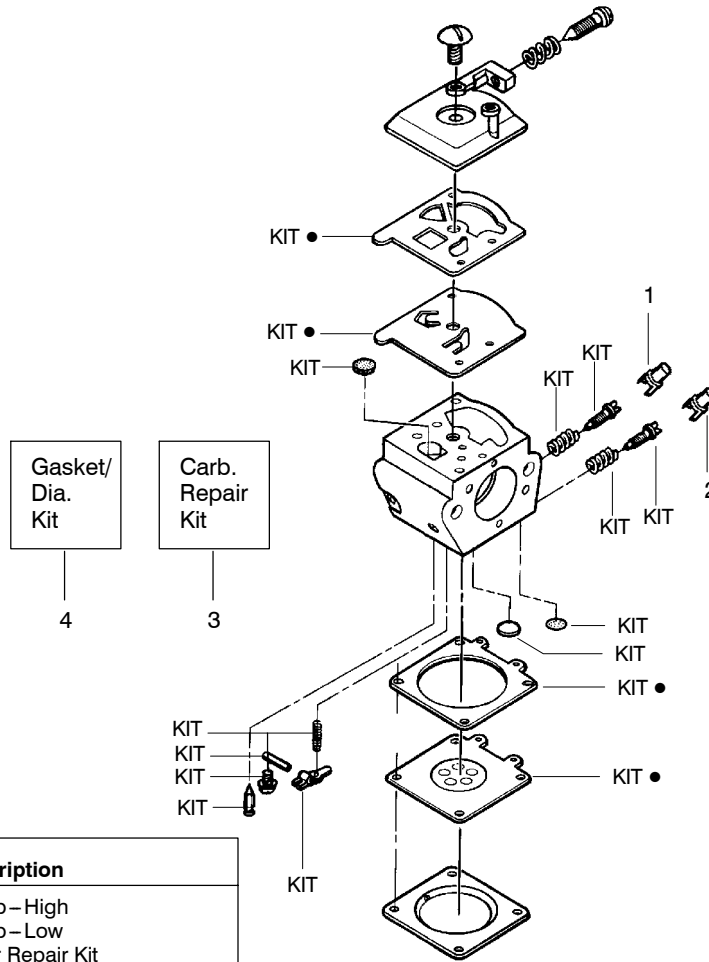

Ref.	Part No.	Description	Ref.	Part No.	Description	Ref.	Part No.	Description
1.	530016153	Screw	19.	530012550	Cylinder	34.	530071408	Kit-Piston (Incl. 32 & 33)
2.	530056914	Assy-Cylinder Shield (includes # 16)	20.	530049870	Backplate-Muffler	35.	530069608	Kit-Engine Gasket (Incl. 21, 27 & 31)
3.	530069247	Kit-Fuel Line (Small)	21.	530069608	Gasket-Muffler(kit)	36.	530031135	Bar Wrench
4.	530047213	Assy-Air Purge	22.	530037817	Diffuser-Muffler	37.	530056363	Assy-Seal & Bearing
5.	530015780	Screw	23.	530036103	Screen-Spark	38.	530037935	Cap-Crankcase
6.	530095646	Assy-Fuel Pick-up	24.	530016132	Bolt-Muffler	39.	530047062	Assy-Crankshaft
7.	530047442	Strap-Ground	25.	530047631	Grommet-Throttle Cable	40.	530047207	Assy-Muffler (Incl. 20-24)
8.	530039198	Ignition Module	26.	---	Kit-Carburetor			Not Shown
9.	530015814	Screw	↗	530071820	Zama (W-20)			
10. ↗	530057475	Assy-Wire Harness	↗	530071821	Walbro (WT-662)			
11.	530037793	Foam-Air Filter	27.	530069608	Gasket-Carb. (kit)			
12.	530016101	Nut	28.	530016386	Screw			
13. ↗	530057702	Assy-Air Box	29.	530049700	Carb. Adapter			
14.	530035526	Grommet-Carb Adjust	30.	530016187	Screw			
15.	530054144	Seal-Carb Adapter	31.	530069608	Gasket- Adaptor(kit)	↗	530164620	Manuals (Scan)
16.	530055698	Reflector-Heat	32.	530038729	Ring-Piston	↗	530164621	(Euro I)
17.	952030150	Spark Plug (RCJ-7Y)	33.	530015697	Retainer-Piston Pin	↗	530164622	(Euro II)
18.	530016136	Clip-High Tension Lead						

↗ = NEW PART NUMBER FOR THIS IPL ★ = REFER TO THE SERVICE REFERENCE INDICATED FOR MORE INFORMATION. (LOCATED AT END OF IPL)

Carburetor Assembly – WT-391 – #530069722

Ref.	Part No.	Description
1.	530038479	Limiter Cap – High
2.	530038478	Limiter Cap – Low
3.	530069826	Carburetor Repair Kit (KIT= Indicates Contents) & Includes Limiter Caps
4.	530069844	Gasket/Diaphragm Kit (● = Indicates Contents)