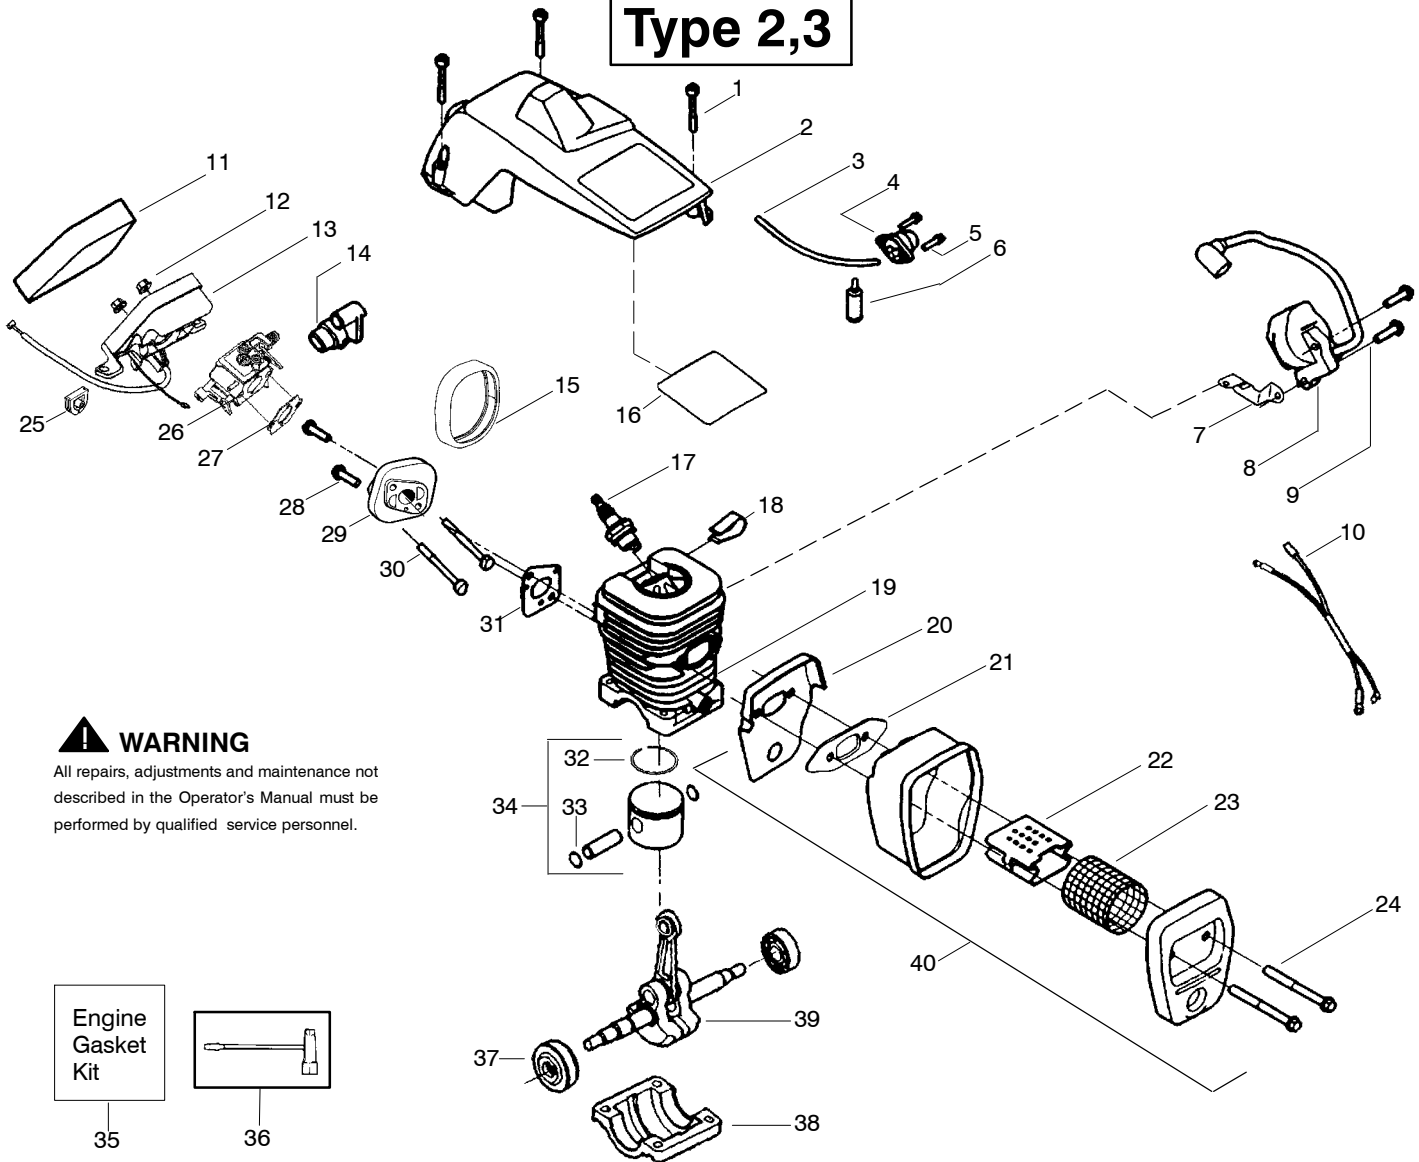

Type 2,3

⚠ WARNING
All repairs, adjustments and maintenance not described in the Operator's Manual must be performed by qualified service personnel.

Ref.	Part No.	Description	Ref.	Part No.	Description	Ref.	Part No.	Description
1.	530016153	Screw	19.	530012550	Cylinder	34.	530071408	Kit-Piston (Incl. 32 & 33)
2.	530056914	Assy-Cylinder Shield (includes # 16)	20.	530049870	Backplate-Muffler	35.	530069608	Kit-Engine Gasket (Incl. 21, 27 & 31)
3.	530069247	Kit-Fuel Line (Small)	21.	530069608	Gasket-Muffler(kit)	36.	530031135	Bar Wrench
4.	530047213	Assy-Air Purge	22.	530037817	Diffuser-Muffler	37.	530056363	Assy-Seal & Bearing
5.	530015780	Screw	23.	530036103	Screen-Spark	38.	530037935	Cap-Crankcase
6.	530095646	Assy-Fuel Pick-up	24.	530016132	Bolt-Muffler	39.	530047062	Assy-Crankshaft
7.	530047442	Strap-Ground	25.	530047631	Grommet-Throttle Cable	40.	530047207	Assy-Muffler (Incl. 20-24)
8.	530039198	Ignition Module	26.	---	Kit-Carburetor			Not Shown
9.	530015814	Screw	↗	530071820	Zama (W-20)			
10. ↗	530057475	Assy-Wire Harness	↗	530071821	Walbro (WT-662)			
11.	530037793	Foam-Air Filter	27.	530069608	Gasket-Carb. (kit)			
12.	530016101	Nut	28.	530016386	Screw			
13. ↗	530057702	Assy-Air Box	29.	530049700	Carb. Adapter			
14.	530035526	Grommet-Carb Adjust	30.	530016187	Screw			
15.	530054144	Seal-Carb Adapter	31.	530069608	Gasket- Adaptor(kit)	↗	530164620	Manuals (Scan)
16.	530055698	Reflector-Heat	32.	530038729	Ring-Piston	↗	530164621	(Euro I)
17.	952030150	Spark Plug (RCJ-7Y)	33.	530015697	Retainer-Piston Pin	↗	530164622	(Euro II)
18.	530016136	Clip-High Tension Lead						

↗ = NEW PART NUMBER FOR THIS IPL   ★ = REFER TO THE SERVICE REFERENCE INDICATED FOR MORE INFORMATION. (LOCATED AT END OF IPL)