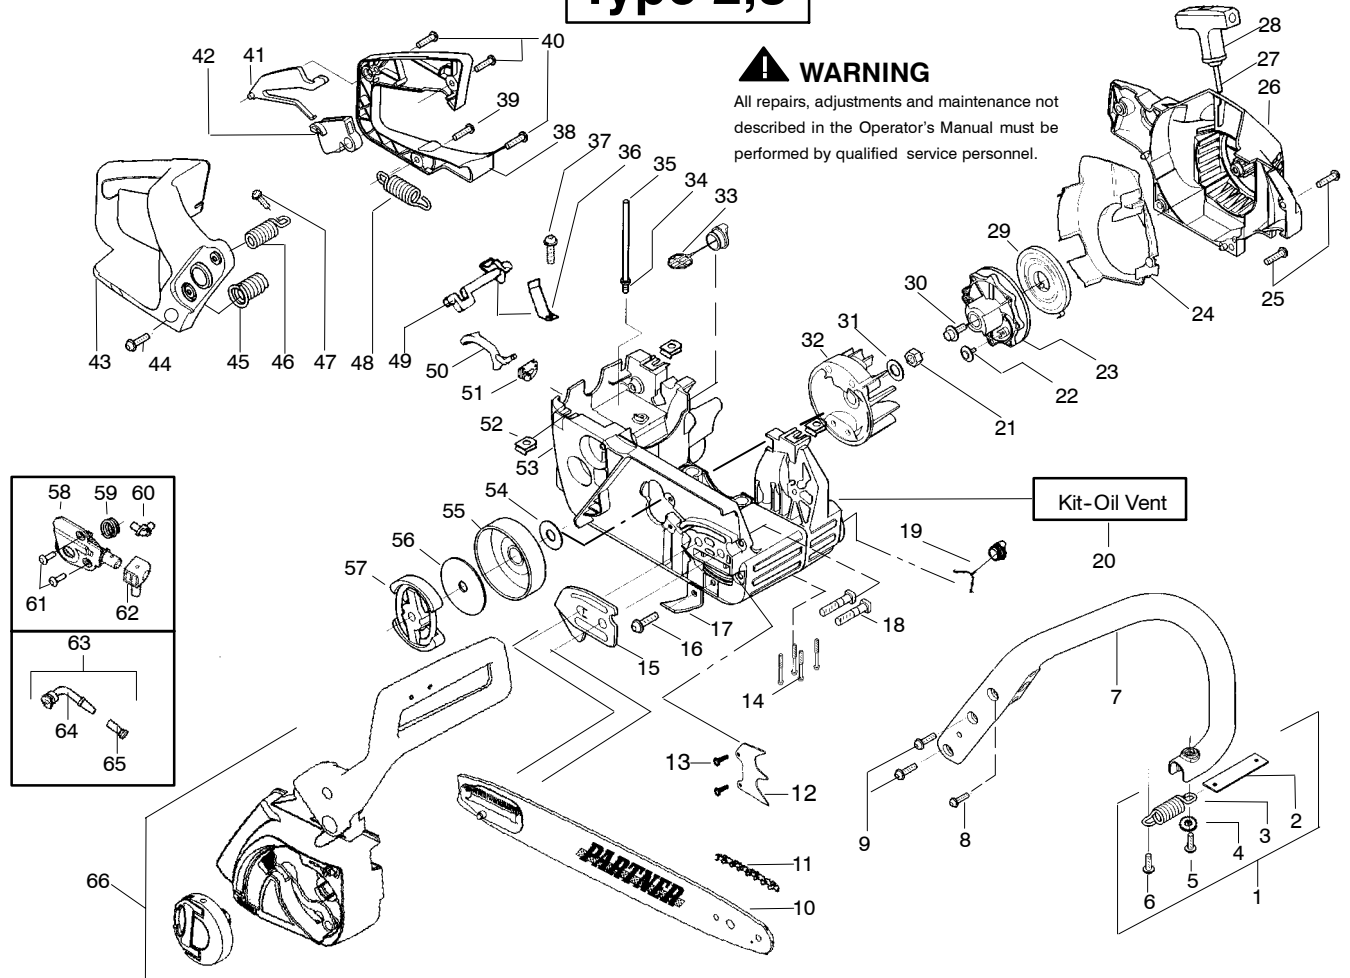

Type 2,3

Ref.	Part No.	Description	Ref.	Part No.	Description	Ref.	Part No.	Description
1.	530047963	Assy.-Isolator	28.	530056402	Handle-Starter	53.	530058733	Kit-Chassis Assy. fuel lines and caps)
2.	530047608	Limiter Strap	29.	530027531	Spring-Recoil	54.	530015907	Washer-Thrust
3.	530042082	Spring-Isolator	30.	530015920	Screw	55.	530047061	Assy.-Clutch Drum w/bearing
4.	530015158	Washer	31.	530015127	Washer-Flywheel	56.	530015611	Washer-Clutch
5.	530016018	Screw	32.	530039187	Assy-Flywheel	57.	530014949	Assy. Clutch
6.	530015843	Screw	33.	530047192	Assy-Fuel Cap	58.	530071259	Kit - Oil Pump (incl. 59,60,62)
7.	530047583	Front Handle	34.	530023877	Fitting-fuel line	59.	530037820	Gear-Worm Spring
8.	530015940	Screw	35.	530069216	Kit-Fuel line (large)	60.	530049477	Elbow-Oil Pickup
9.	530015814	Screw	36.	530016149	Spring-Switch	61.	530016064	Screw
10.	530044900	Bar - 14"	37.	530015775	Screw	62.	530019206	Seal Block
	530044901	Bar - 16"	38.	530047581	Cover-Rear Handle	63.	530047663	Assy-Oil Pick-up (Incl. 64,65)
11.	505369852	Chain - 14"	39.	530015886	Screw	64.	530038373	Pick-up Oiler
	505369856	Chain - 16"	40.	530015906	Screw	65.	530056533	Filter-Oil
12.	530014381	Kit-Spike (Incl. 13)	41.	530036098	Throttle Lockout	66.	530071897	Kit-Chain Brake Adjuster (Incl. knob)
13.	530015805	Screw	42.	530036097	Trigger-Throttle			
14.	530016132	Screw	43.	530047582	Handle - Rear			
15.	530038238	Plate-Bar Mount.	44.	530015814	Screw			
16.	530015814	Screw	45.	530053274	Assy Isolator-lower			
17.	530029850	Chain Catcher	46.	530071385	Kit-Isolator (Upper)			
18.	530016133	Bolt-Bar	47.	530015875	Screw			
19.	530010846	Assy-Oil Cap	48.	530042082	Spring-Isolator			
20.	530071666	Kit-Oil Vent	49.	530057473	Lever-Switch			
21.	530016134	Nut-Flywheel	50.	530057474	Lever-Choke			
22.	530016080	Screw	51.	530049005	Grommet-Knob			
23.	530037817	Starter Pulley	52.	530015922	Nut-"U"-Type			
24.	530055723	Baffle-Air						
25.	530015892	Screw						
26.	530056333	Housing-Fan						
27.	530069232	Kit - Rope						

↖ = NEW PART NUMBER FOR THIS IPL

★ = REFER TO THE SERVICE REFERENCE INDICATED FOR MORE INFORMATION. (LOCATED AT END OF IPL)