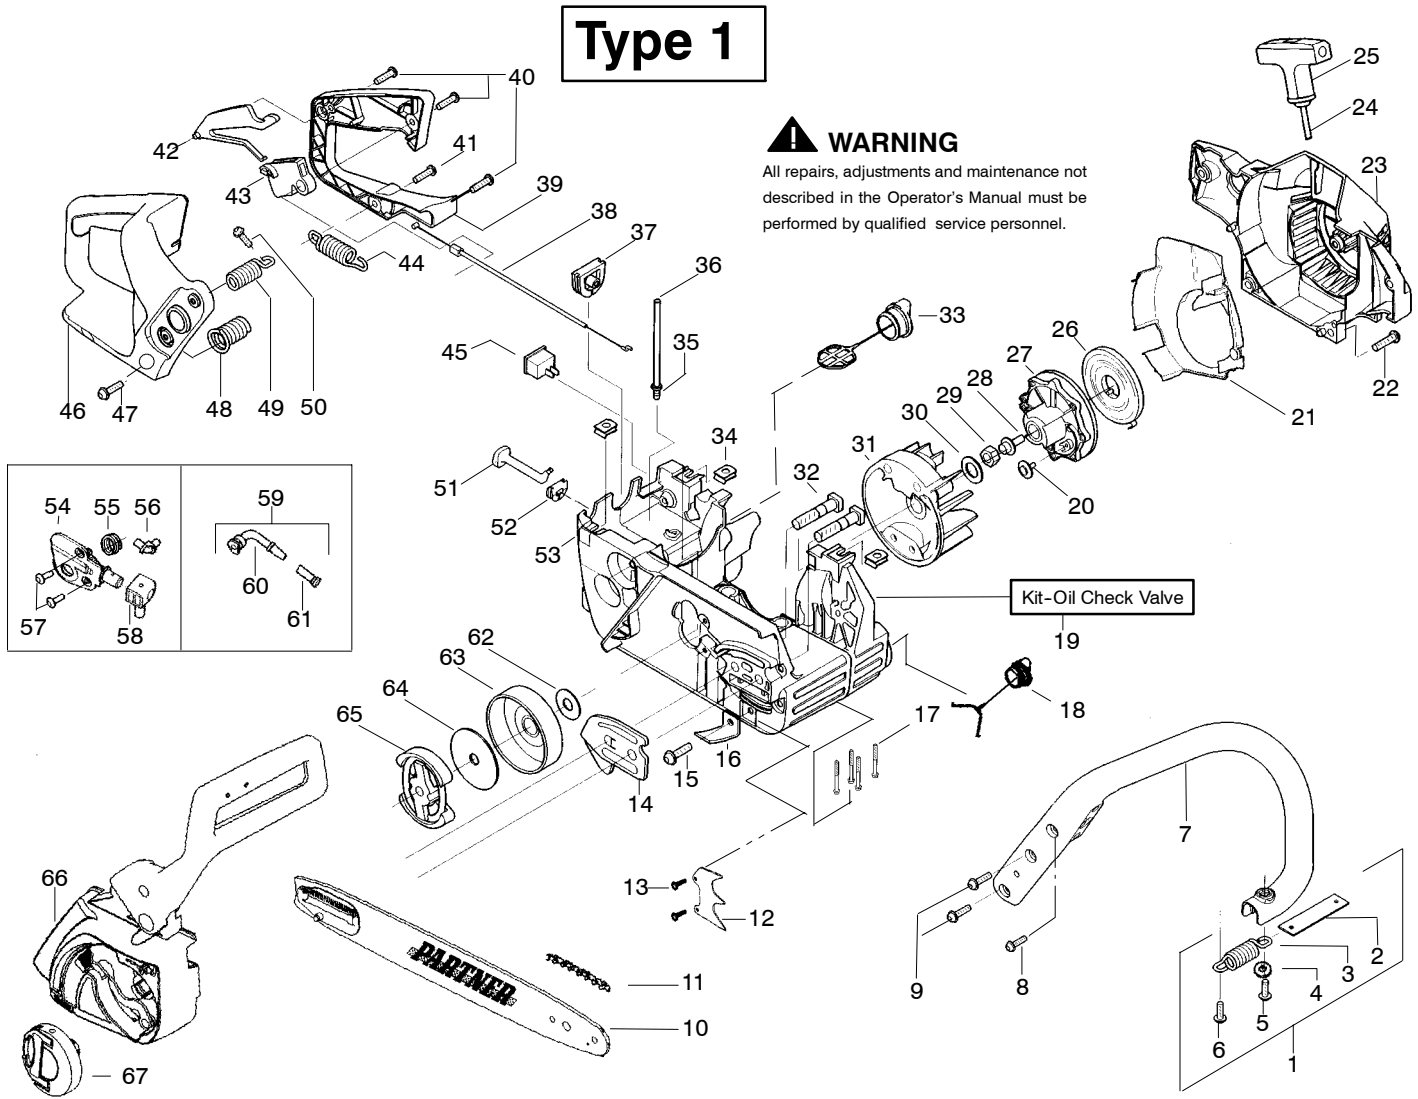

Type 1

⚠ WARNING
All repairs, adjustments and maintenance not described in the Operator's Manual must be performed by qualified service personnel.

Ref.	Part No.	Description	Ref.	Part No.	Description	Ref.	Part No.	Description
1.	530047963	Assy. - Isolator	24.	530069232	Kit - Rope	49.	530071385	Kit - Isolator (Upper)
2.	530047608	Strap - Limiter	25.	530056402	Handle - Starter	50.	530015875	Screw
3.	530042082	Spring - Isolator	26.	530027531	Spring - Recoil	51.	530047605	Knob - Choke
4.	530015123	Washer	27.	530037817	Pulley - Starter	52.	530049005	Grommet - Knob
5.	530016018	Screw	28.	530015920	Screw	53.	530056596	Assy - Chassis
6.	530015843	Screw	29.	530016134	Nut - Flywheel	54.	530071259	Kit - Oil Pump (Incls. 55,56,58)
7.	530047583	Handle - Front	30.	530015127	Washer - Flywheel	55.	530037820	Gear - Worm Spring
8.	530015940	Screw	31.	530039187	Assy - Flywheel	56.	530049477	Elbow - Oil Pickup
9.	530015814	Screw	32.	530016133	Bolt - Bar	57.	530016064	Screw
10.	530044900	Bar - 14"	33.	530047192	Assy - Fuel Cap	58.	530019206	Seal Block
	530044901	Bar - 16"	34.	530015922	Nut - "U" - Type	59.	530047663	Assy - Oil Pickup (Incl. 60 - 61)
11.	505369852	Chain - 14"	35.	530023877	Fitting - fuel line	60.	530038373	Pick - up Oiler
	505369856	Chain - 16"	36.	530069216	Kit - Fuel line (large)	61.	530056533	Filter - Oil
12.	530014381	Kit - Assy Spike (incl. 13)	37.	530047631	Grommet - Cable	62.	530015907	Washer - Thrust
13.	530015805	Screw	38.	530047602	Cable - Throttle	63.	530047061	Assy. - Clutch Drum w/bearing
14.	530038238	Plate - Bar Mounting	39.	530047581	Cover - Rear Handle	64.	530015611	Washer - Clutch
15.	530015814	Screw	40.	530015906	Screw	65.	530014949	Assy. Clutch
16.	530029850	Chain Catcher	41.	530015886	Screw	66.	530056923	Assy - Chain Brake
17.	530016132	Screw	42.	530036098	Lockout - Throttle	67.	530056935	Assy - Knob
18.	530010846	Assy - Oil Cap	43.	530036097	Trigger - Throttle			
19.	530071666	Kit - Oil Check Valve	44.	530042082	Spring			
20.	530016080	Screw	45.	530069572	Kit - Switch			
21.	530055723	Baffle - Air	46.	530047582	Handle - Rear			
22.	530015892	Screw	47.	530015814	Screw			
23.	530056333	Housing - Fan	48.	530053274	Assy. Isolator - lower			